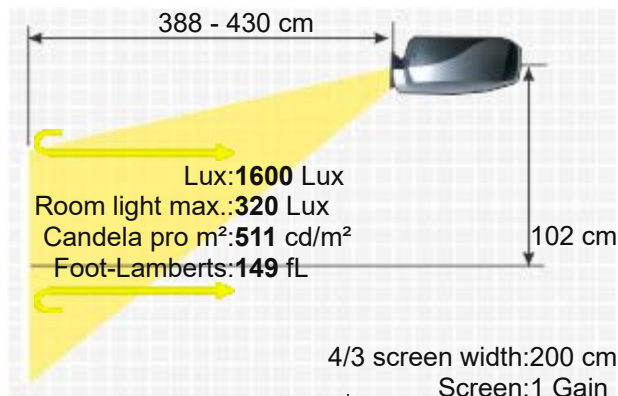

## Objective

F=2,56-2,68 f=22,00-24,10 mm

## Throw Ratio

1,94-2,15:1

## Connections

HDMI 2.0

D-Sub 15 Pin in und out

S-Video in

Mini Jack Audio in und out  
USB in  
RS232C Din 9 pin in

Ceiling Mounting Yes  
Power 245W  
Size WxHxD 299,4 x 105,1 x 220 mm (11,8"x4,1"x8,7") 6,91 L/dm<sup>3</sup>  
Operating Noise 29 dB in Eco Mode